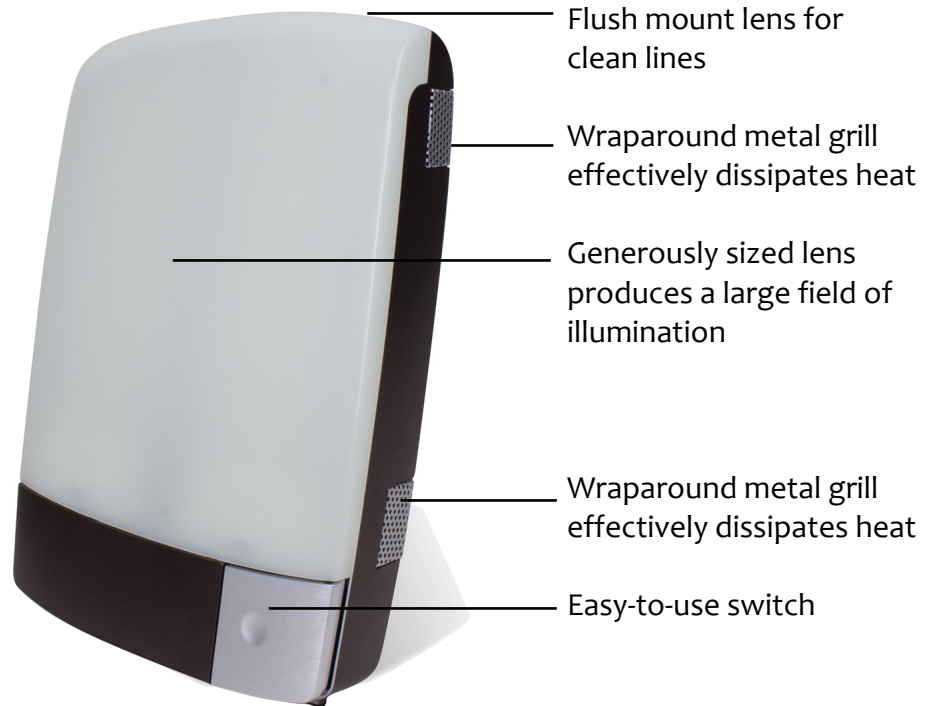

SunLite

Bright Light Therapy Lamp

Product #: P801 - Silver
P802 - Brown

Product UPC: 0 23601 03801 2
0 23601 03802 9

Retail Specs: 14.75" x 9" x 2.12"

Case Pack: 4 units

MSRP: \$99.99

Bright light therapy is an effective, non-invasive treatment option for:

- The Winter Blues
- Irregular sleep patterns
- Jet Lag
- Low energy

SunLite produces 10,000 LUX of glare-free white light, the maximum level recommended by experts for therapeutic use.

SunLite is the bright light therapy lamp that provides therapeutic white light at a comfortable distance. Beautiful styling and two contemporary colour themes make SunLite the bright choice for home or office.

- 10,000 LUX at 10"
- 99.3% UV-filtered for safety
- Quick change bulbs for "no tool" maintenance
 - Lightweight at 6.6 lbs for portability
- From the leaders in Bright Light Therapy lamps

SunLite

Bright Light Therapy Lamp

Weight: 6.6 lb / 3.0 kg

Boxed Weight: 7.2 lb / 3.3 kg

Electronic Ballasts: Instant start, no flicker

Electrical: 120VAC, 50/60 Hz, 1.5A

Lens Material: High-impact, glare-free polycarbonate

Diffusing Filter: 99.3% UV filter