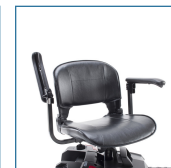

Scout 4

HCPCS: K0800-1, K0800

FIGURE A

FIGURE B

FIGURE C

FIGURE D

FIGURE E

- Quick and easy disassembly (Figure A)
- Color-through color panels hide scuffs and scratches
- Armrests are padded and adjustable
- Quick connect batteries
- Ergonomic throttle control
- Height-adjustable swivel seat with fold-down backrest
- Flat-free, non-marking tires
- Large, plastic carry basket
- Easy-to-adjust tiller
- Anti-tip wheels
- Delta tiller
- Easy free wheel operation
- Available with 12AH or 20AH batteries
- 20AH batteries increase scooter's maximum range

PRODUCTS

Description

SFSCOUT4	Scout 4-Wheel Scooter, Red/Blue, 1/ea
SFSCOUT4-EXT	Scout 4-Wheel 20AH Battery, Red/Blue

SPECIFICATIONS

Description

Base Weight	58 lbs
Batteries (pair)	12V x 12AH, 12V x 20AH (EXT Model Only)
Battery Weight (pair)	20 lbs
Brakes	Electromagnetic
Charger	2A Offboard
Climbing Angle	6°
Controller	CTE 45A
Dimensions	42.5" (L) x 21.5" (W)
Floor to Seat Height	17" - 19"
Front Wheels	8" x 2" Flat-free
Ground Clearance	2.5"
HCPCS	K0800
Heaviest Piece Weight	39 lbs
Maximum Range	9 miles (12AH) 15 miles (20AH)
Motor	24V x 270W x 4700 rpm
Rear Wheels	8" x 2" Flat-free

SPECIFICATIONS	Description
Seat Dimensions	16.5" (W) x 16" (D)
Seat Weight	16 lbs
Top Speed	4.25 mph
Total Weight (excl. hand control)	94 lbs
Turning Radius	53.75"
Warranty on Batteries	12 Months
Warranty on Electronic Controller/Drive Train Components	24 Months
Warranty on Frame	Lifetime
Weight Capacity	300 lbs
Wheel Base Dimensions (L x W)	31.9" x 16.9"