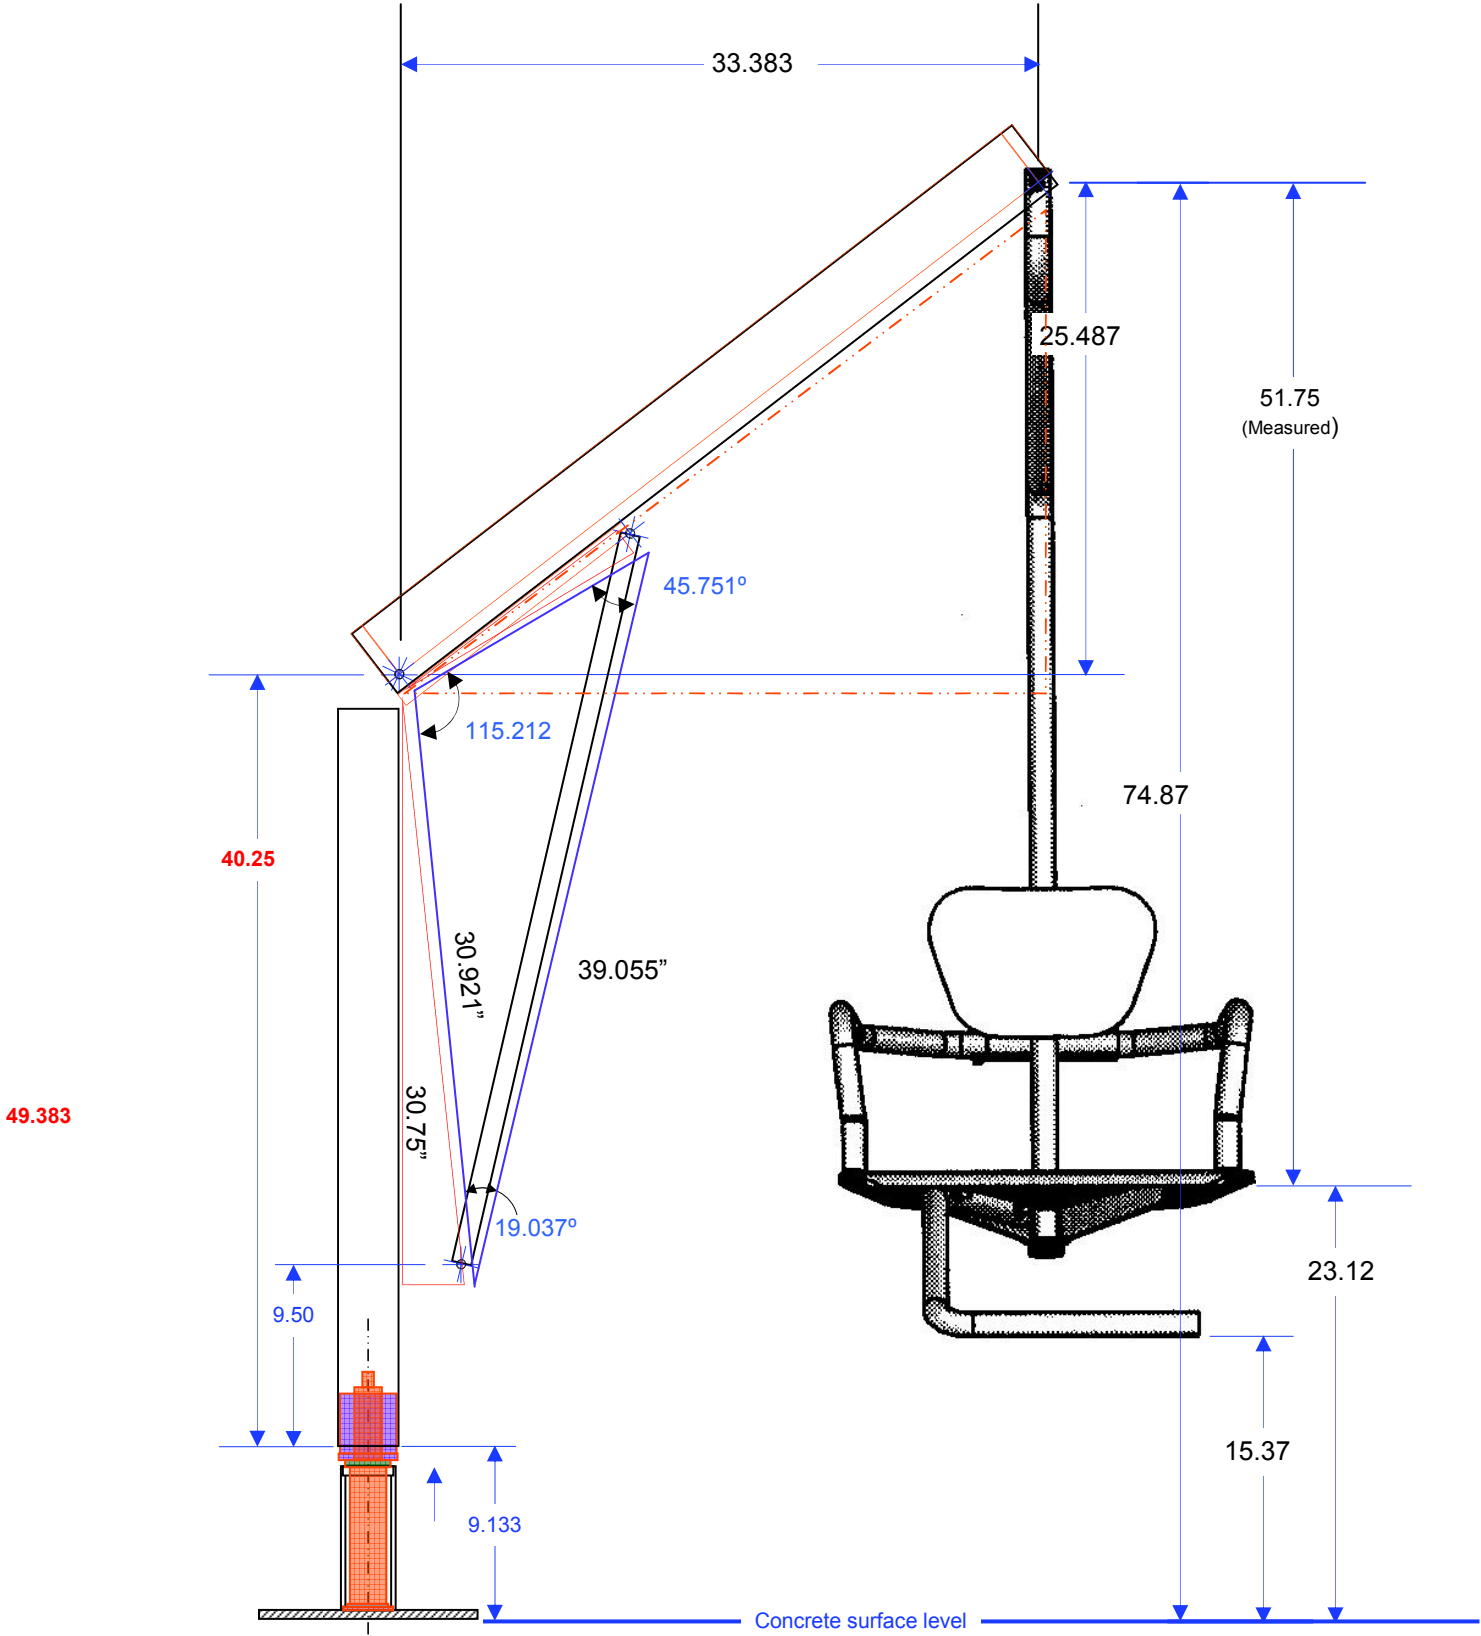

# FLUSH ANCHOR 45-1/2" MAST HEIGHT (MAXIMUM POSITION)

# FLUSH ANCHOR 45-1/2" MAST HEIGHT (MINIMUM POSITION)

# ABOVE GROUND MOUNTING PLATE 38-1/2" MAST LENGTH