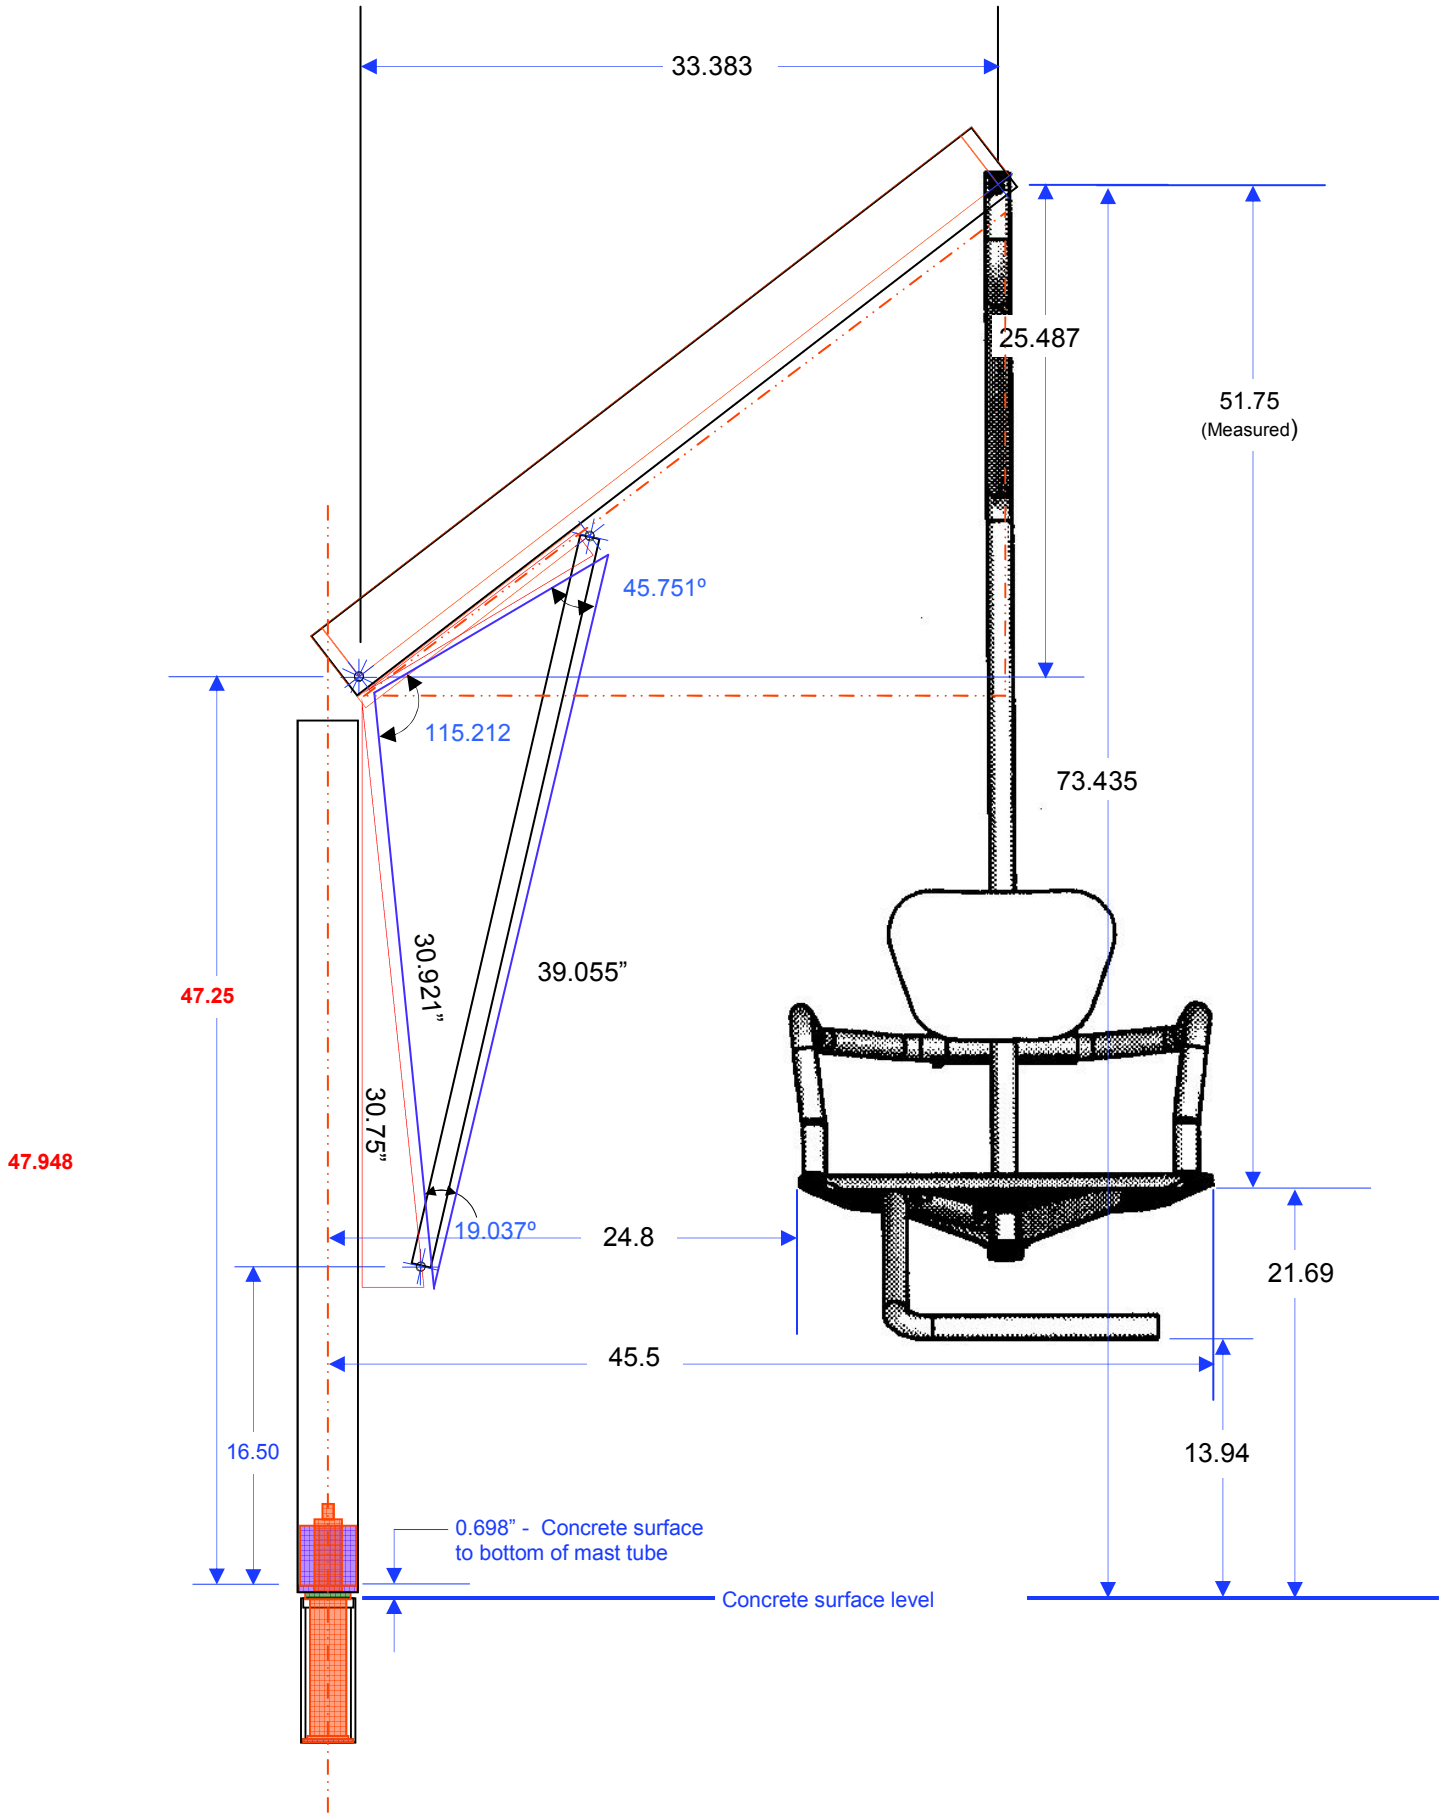

# FLUSH ANCHOR 45-1/2" MAST HEIGHT (MAXIMUM POSITION)

# FLUSH ANCHOR 45-1/2" MAST HEIGHT (MINIMUM POSITION)

# ABOVE GROUND MOUNTING PLATE 38-1/2" MAST LENGTH