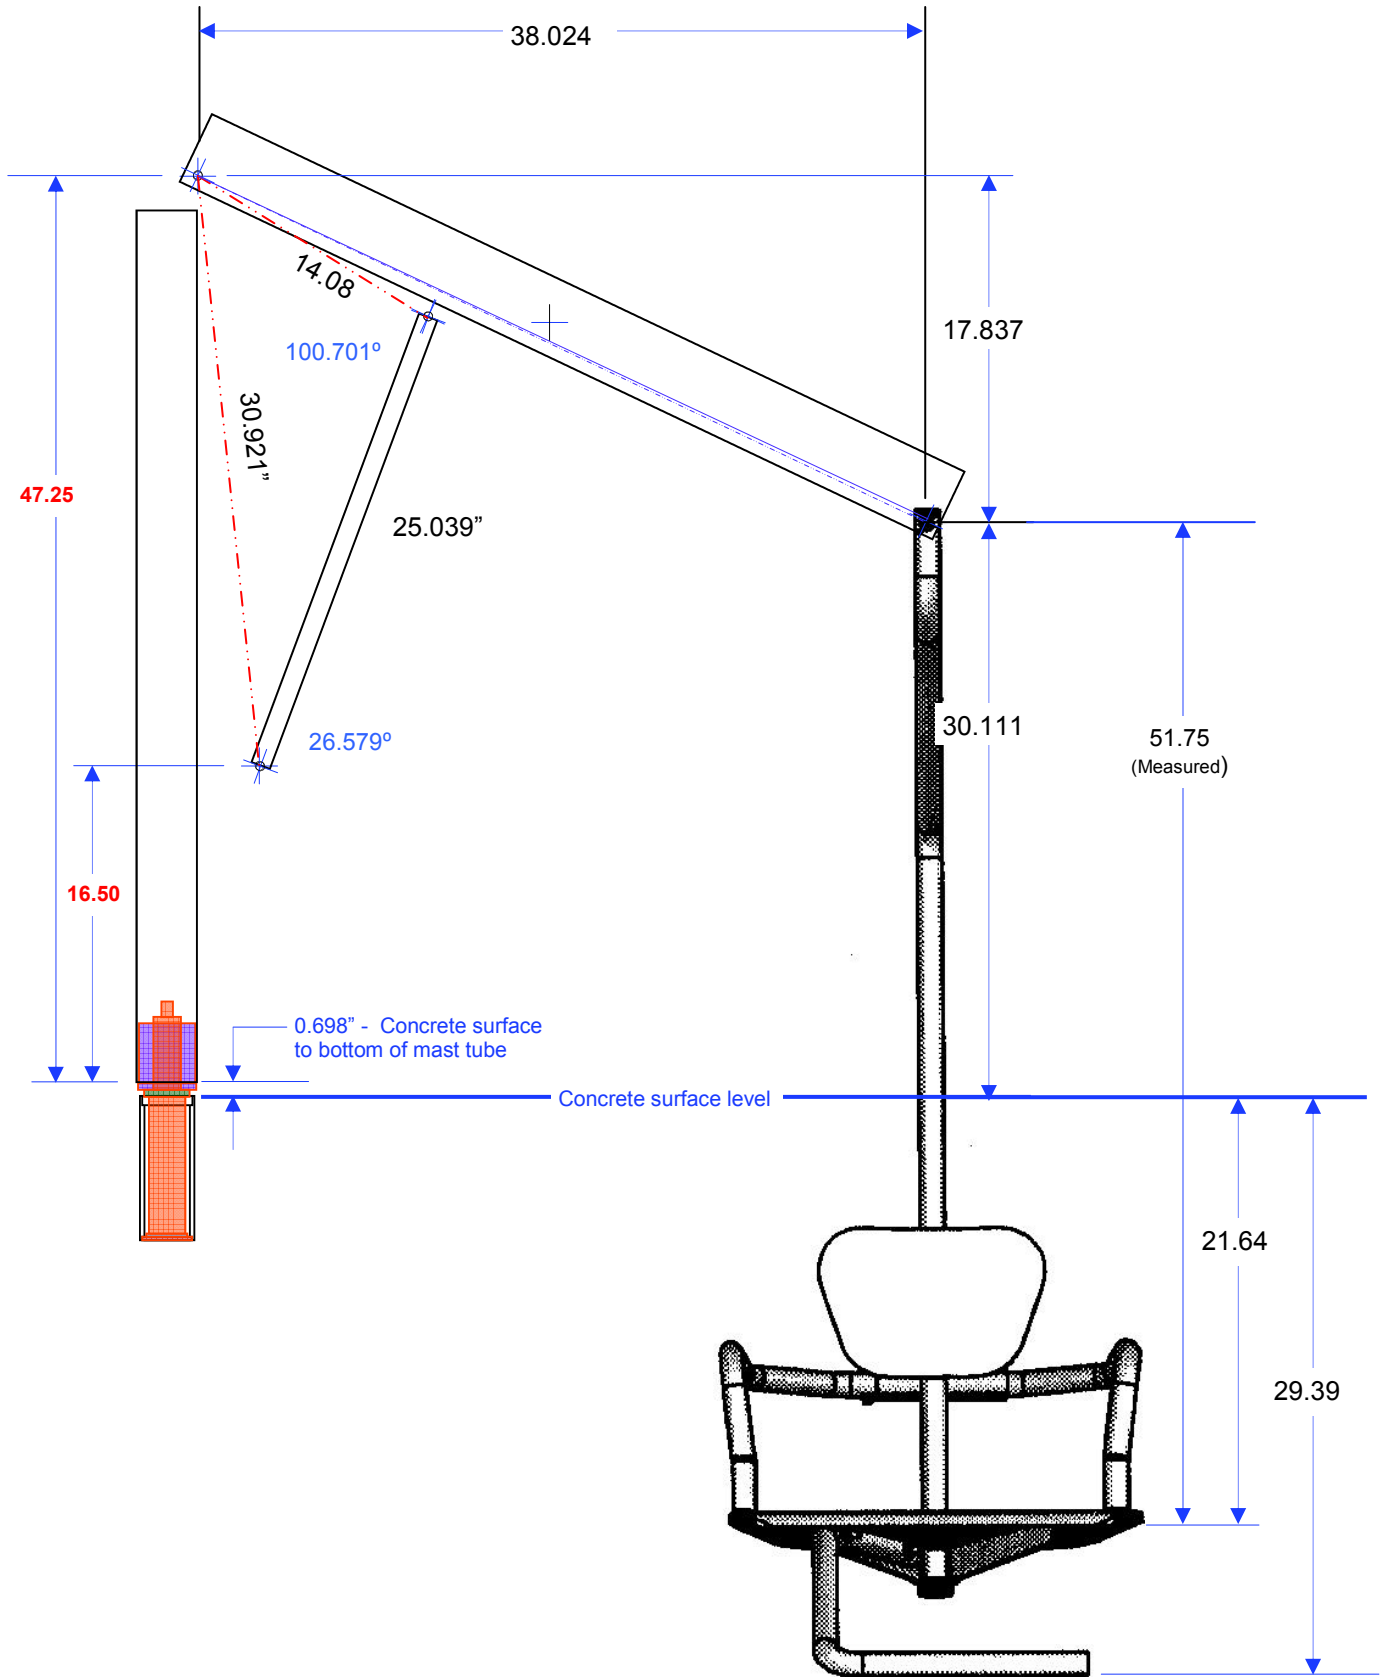

# FLUSH ANCHOR 45-1/2" MAST HEIGHT (MAXIMUM POSITION)

# FLUSH ANCHOR 45-1/2" MAST HEIGHT (MINIMUM POSITION)

# ABOVE GROUND MOUNTING PLATE 38-1/2" MAST LENGTH