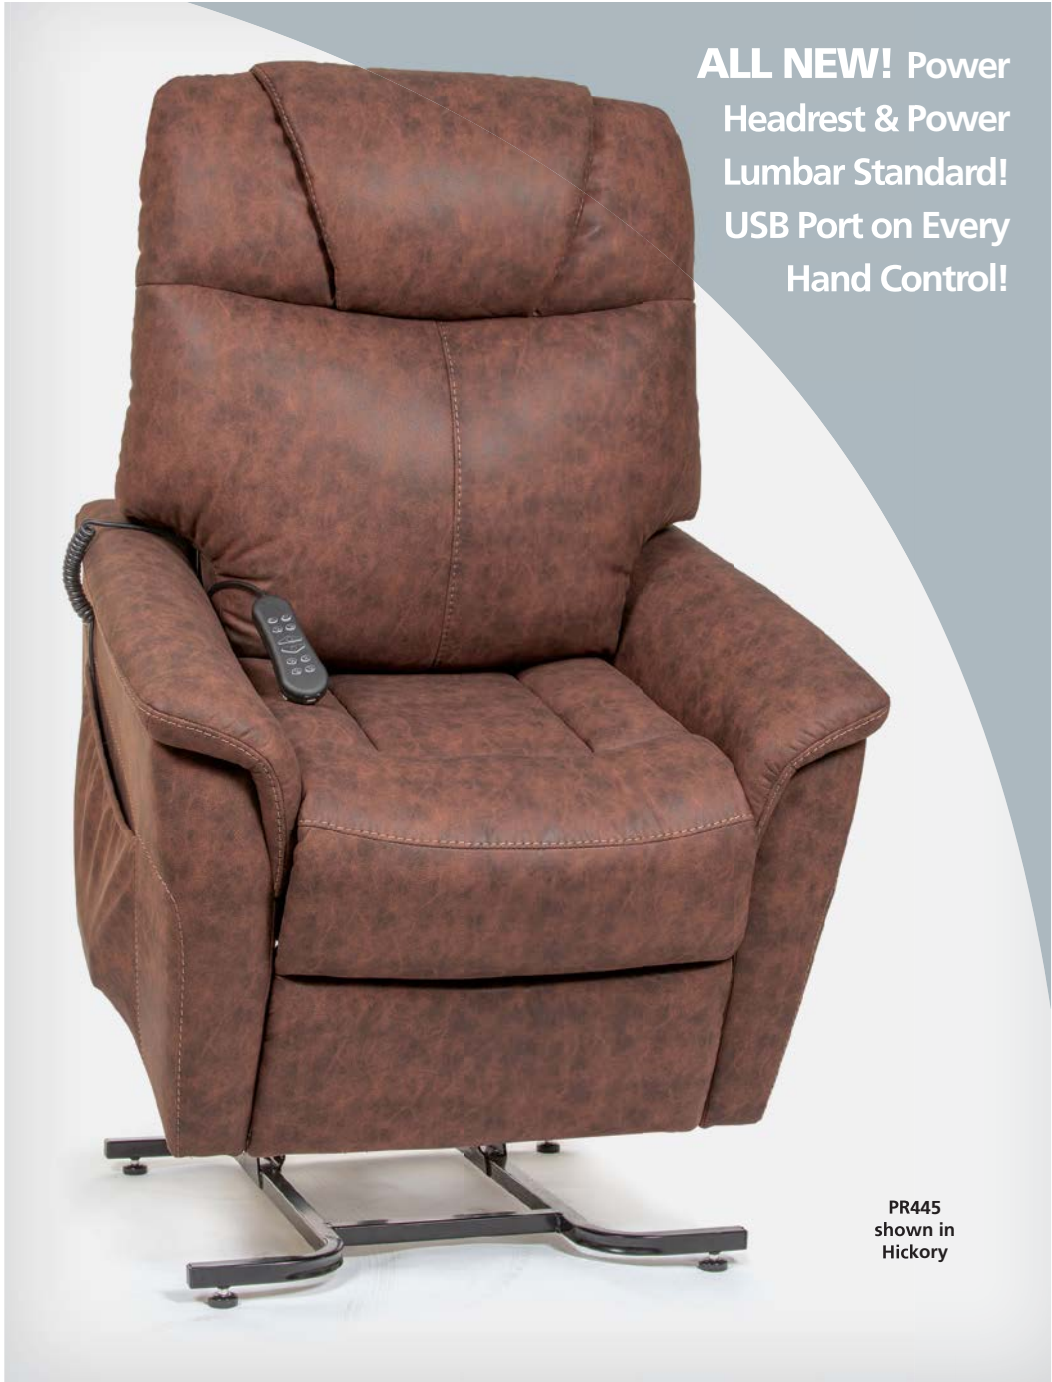

S I E S T A S E R I E S

**ALL NEW!** Power Headrest & Power Lumbar Standard!  
USB Port on Every Hand Control!

Ash

PR445  
shown in  
Hickory

**PR445** Introducing the new Siesta Series power lift recliner! Power headrest and power lumbar come standard, along with a USB port on the soft-feel hand control. Luxurious fabrics feature designer contrast stitching to stand out in any décor. It features an independent back and foot rest and a motion seat for ease of movement. Recline and relax in style with the new PR445!

## Features & Benefits

- Independent Back & Footrest
- Motion Seat Reduces Shear
- Formed Head Pillow on back
- Power Headrest & Power Lumbar Standard
- USB port on every hand control
- Soft-feel hand control
- Luxurious fabric
- Contemporary Contrast Stitching