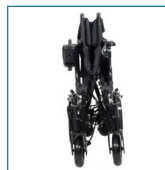

## Cirrus Plus HD

HCPCS: K0824-1, K0824

FIGURE A

- Foldable, lightweight frame for easy portability (Figure A)
- Steel double cross-brace frame
- Adjustable-tension back upholstery
- Armrests are padded, adjustable and removable
- Adjustable-length controller mount
- Adjustable-tension back upholstery
- Swing-away footrests with heel loops
- Optional elevating leg rests (Item #CPELR) sold separately
- Optional 2" seat depth extension (Model #STDS1818N) sold separately
- Positioning belt included
- Padded back upholstery with storage pouch and cushioned seat
- Programmable controller
- Flat-free, non-marking tires
- Easy free-wheel operation
- Manual wheel locks
- General foam seat cushion included
- Anti-tip wheels

### Description

Base Weight	100 lbs. (22"), 105 lbs. (24")
Batteries (pair)	12V x 36AH (22"), 12V x 50AH (24")
Battery Weight (pair)	56 lbs. (22"), 66 lbs. (24")
Brakes	Electromagnetic
Caster Wheels	8" x 2" Solid
Charger	4A Offboard
Climbing Angle	6°
Controller	PG VSi 50A
Dimensions	42.5" x 29.5" (22"), 46" x 31" (24")
Drive Wheels	12.5" x 2.25" Flat-free
Floor to Seat Height	18.5"
Ground Clearance	4"
HCPCS	K0824