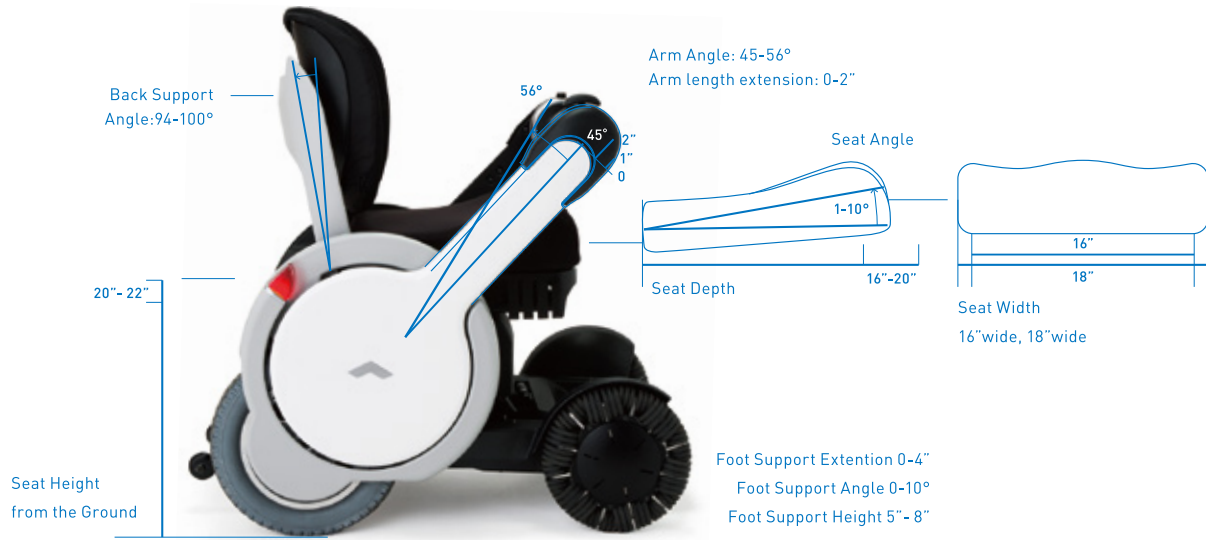

WHILL Model A Adjustability

With a wide degree of adjustability and ergonomically designed seating, as well as broad compatibility with accessories, the Model A can be customized and accessorized to meet the needs of a wide range of users.

Controller Options

Choose from two different controller shapes.

The directional controller can be configured on the right or left hand side.