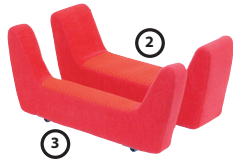

Seat Angle
Adjustment Wedge

Air Mesh
Cushion

Tether Strap
(Recommended)

Foot & Leg Positioning

Rodded Footrest
(Small, Medium, Large)

Pelvis Positioning

Rodded Seat Extension
(Large Curved)

Rodded Seat Extension
(Short 90°)

Seat Extension
(2" or 4")

Pelvis Lock
Harness
(S, M or L)

Trunk Positioning

Backrest Extension
(2" or 4")

Firm Lateral Trunk
Support

Shoulder Protector
Wings

3D Body
Balance Pads

Upholstery Colors

Red

Blue

Black

Carrot 3 Base Model Specifications:

Seat Width:	11.5"
Seat Depth Adjustment:	9.8" - 11.3"
Backrest Height Adjustment:	11.8" - 12.8"
Head Support Height:	8.5"
Recline Adjustment:	90 - 180°
Weight:	19.1 lbs.

Carrot 3 Specifications with Extensions:

Seat Depth Adjustment:	9.8" - 22.3"
Backrest Height Adjustment:	11.8" - 22.8"
Shoulder Wing Height:	6"
Shoulder Wing Width Adjustment:	15.25" - 19.25"
Lateral Supports Width Adjustment:	10" - 12"
Lateral Supports Height Adjustment:	2"