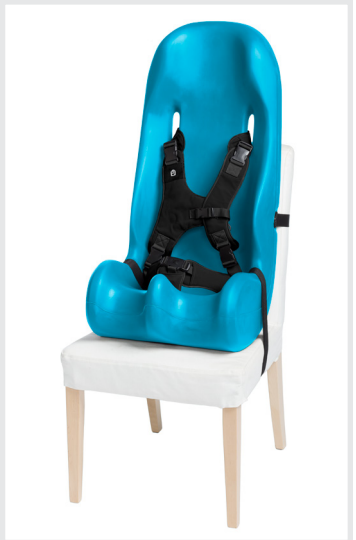

Soft-Touch® Booster Car Seat™

Soft contoured support for a comfortable ride

- Portable, lightweight and durable
- FMVSS213 compliant
- FAA compliant
- Vehicle LATCH system required
- Easy to wipe clean
- Attachment Straps for a variety of uses
- Small Weight Capacity: 51 lbs. to 90 lbs.
- Large Weight Capacity: 81 lbs. to 130 lbs.

Approved for:  

Gianna in the Small:
Height (45")
Weight (51 lbs)
Age (6 y)

The Special Tomato Booster Car Seat... taking you where you want to go!

Color Options and Features

Soft-Touch® Booster Car Seat	Product Number
Dark Gray Small	71010309
Lilac Small	71010302
Aqua Small	71010304
Dark Gray Large	71010409
Lilac Large	71010402
Aqua Large	71010404

Seat Specifications	Small	Large
Inside Seat Depth	11.5" (29 cm)	13.5" (34 cm)
Inside Seat Width	12" (30.5 cm)	14" (35.5 cm)
Seat Back Height	29" (74 cm)	35" (89 cm)
Harness Shoulder Height	14.5-18.5" (37- 47 cm)	17.75-22.25" (45 – 56.5 cm)
Overall Seat Depth	16" (41 cm)	19" (48 cm)
Overall Seat Height*	34" (86 cm)	40" (102 cm)
Overall Seat Width	16" (41 cm)	18" (46 cm)
Weight Capacity (Min)	51 lbs (23 kg)	81 lbs (37 kg)
Weight Capacity (Max)	90 lbs (41 kg)	130 lbs (59 kg)
Weight of Seat	13 lbs (6 kg)	15 lbs (7 kg)