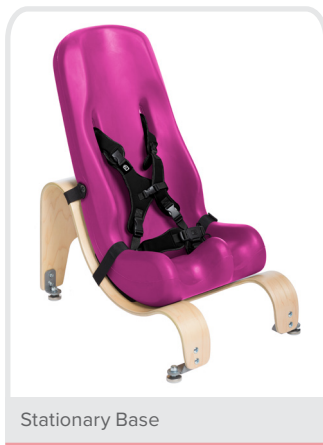

Soft-Touch® Booster Car Seat™

Soft contoured support for a comfortable ride

- Portable, lightweight and durable
- FMVSS213 compliant
- FAA compliant
- Vehicle LATCH system required
- Easy to wipe clean
- Attachment Straps for a variety of uses
- Small Weight Capacity: 51 lbs. to 90 lbs.
- Large Weight Capacity: 81 lbs. to 130 lbs.

Approved for:  

Gianna in the Small:
Height (45")
Weight (51 lbs)
Age (6 y)

The Special Tomato Booster Car Seat... taking you where you want to go!

Color Options and Features

Soft-Touch® Booster Car Seat	Product Number
Dark Gray Small	71010309
Lilac Small	71010302
Aqua Small	71010304
Dark Gray Large	71010409
Lilac Large	71010402
Aqua Large	71010404

Seat Specifications	Small	Large
Inside Seat Depth	11.5" (29 cm)	13.5" (34 cm)
Inside Seat Width	12" (30.5 cm)	14" (35.5 cm)
Seat Back Height	29" (74 cm)	35" (89 cm)
Harness Shoulder Height	14.5-18.5" (37- 47 cm)	17.75-22.25" (45 – 56.5 cm)
Overall Seat Depth	16" (41 cm)	19" (48 cm)
Overall Seat Height*	34" (86 cm)	40" (102 cm)
Overall Seat Width	16" (41 cm)	18" (46 cm)
Weight Capacity (Min)	51 lbs (23 kg)	81 lbs (37 kg)
Weight Capacity (Max)	90 lbs (41 kg)	130 lbs (59 kg)
Weight of Seat	13 lbs (6 kg)	15 lbs (7 kg)