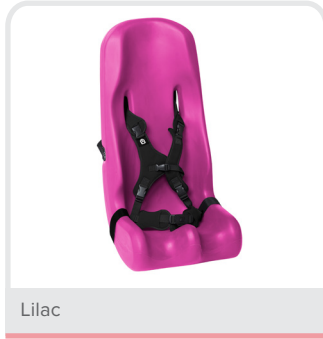

Soft-Touch® Booster Car Seat™

Soft contoured support for a comfortable ride

- Portable, lightweight and durable
- FMVSS213 compliant
- FAA compliant
- Vehicle LATCH system required
- Easy to wipe clean
- Attachment Straps for a variety of uses
- Small Weight Capacity: 51 lbs. to 90 lbs.
- Large Weight Capacity: 81 lbs. to 130 lbs.

Approved for:  

Gianna in the Small:
Height (45")
Weight (51 lbs)
Age (6 y)

The Special Tomato Booster Car Seat... taking you where you want to go!

Color Options and Features

Soft-Touch® Booster Car Seat	Product Number
Dark Gray Small	71010309
Lilac Small	71010302
Aqua Small	71010304
Dark Gray Large	71010409
Lilac Large	71010402
Aqua Large	71010404

Seat Specifications	Small	Large
Inside Seat Depth	11.5" (29 cm)	13.5" (34 cm)
Inside Seat Width	12" (30.5 cm)	14" (35.5 cm)
Seat Back Height	29" (74 cm)	35" (89 cm)
Harness Shoulder Height	14.5-18.5" (37- 47 cm)	17.75-22.25" (45 – 56.5 cm)
Overall Seat Depth	16" (41 cm)	19" (48 cm)
Overall Seat Height*	34" (86 cm)	40" (102 cm)
Overall Seat Width	16" (41 cm)	18" (46 cm)
Weight Capacity (Min)	51 lbs (23 kg)	81 lbs (37 kg)
Weight Capacity (Max)	90 lbs (41 kg)	130 lbs (59 kg)
Weight of Seat	13 lbs (6 kg)	15 lbs (7 kg)