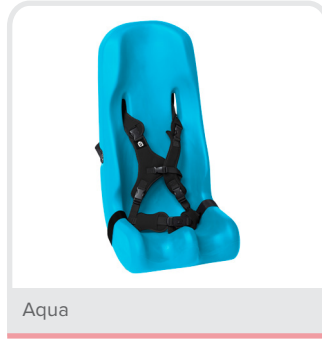

Soft-Touch® Booster Car Seat™

Soft contoured support for a comfortable ride

- Portable, lightweight and durable
- FMVSS213 compliant
- FAA compliant
- Vehicle LATCH system required
- Easy to wipe clean
- Attachment Straps for a variety of uses
- Small Weight Capacity: 51 lbs. to 90 lbs.
- Large Weight Capacity: 81 lbs. to 130 lbs.

Approved for:  

Gianna in the Small:
Height (45")
Weight (51 lbs)
Age (6 y)

The Special Tomato Booster Car Seat... taking you where you want to go!

Color Options and Features

Soft-Touch® Booster Car Seat	Product Number
Dark Gray Small	71010309
Lilac Small	71010302
Aqua Small	71010304
Dark Gray Large	71010409
Lilac Large	71010402
Aqua Large	71010404