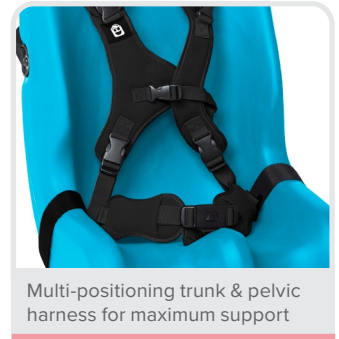

Please mark clearly with an X the items you wish to purchase.

Fax form to Special Tomato at (866) 901- 8707 or call in your order to our Pediatric Helpline at (866) 529-8407.

Color Options and Features

Item #	Item Description	MSRP
71010302	Size Small Special Tomato® Booster Car Seat™ - LILAC	\$1,619.34
71010304	Size Small Special Tomato® Booster Car Seat™ - AQUA	\$1,619.34
71010309	Size Small Special Tomato® Booster Car Seat™ - DARK GRAY	\$1,619.34
71110302	Small ST Booster Car Seat™ w/ Stationary Base - LILAC	\$2,448.65
71110304	Small ST Booster Car Seat™ w/ Stationary Base - AQUA	\$2,448.65
71110309	Small ST Booster Car Seat™ w/ Stationary Base - DARK GRAY	\$2,448.65
71210302	Small ST Booster Car Seat™ w/ Mobile Base - LILAC	\$2,978.98
71210304	Small ST Booster Car Seat™ w/ Mobile Base - AQUA	\$2,978.98
71210309	Small ST Booster Car Seat™ w/ Mobile Base - DARK GRAY	\$2,978.98
71310302	Small ST Booster Car Seat™ w/ Floor Sitter Base - LILAC	\$1,803.29
71310304	Small ST Booster Car Seat™ w/ Floor Sitter Base - AQUA	\$1,803.29
71310309	Small ST Booster Car Seat™ w/ Floor Sitter Base - DARK GRAY	\$1,803.29
71010402	Size Large Special Tomato® Booster Car Seat™ - LILAC	\$2,159.17
71010404	Size Large Special Tomato® Booster Car Seat™ - AQUA	\$2,159.17
71010409	Size Large Special Tomato® Booster Car Seat™ - DARK GRAY	\$2,159.17
71110402	Large ST Booster Car Seat™ w/ Stationary Base - LILAC	\$3,133.84
71110404	Large ST Booster Car Seat™ w/ Stationary Base - AQUA	\$3,133.84
71110409	Large ST Booster Car Seat™ w/ Stationary Base - DARK GRAY	\$3,133.84
71210402	Large ST Booster Car Seat™ w/ Mobile Base - LILAC	\$3,776.45
71210404	Large ST Booster Car Seat™ w/ Mobile Base - AQUA	\$3,776.45
71210409	Large ST Booster Car Seat™ w/ Mobile Base - DARK GRAY	\$3,776.45