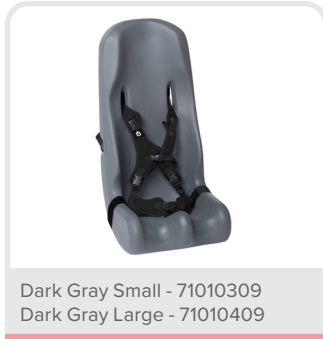

Please mark clearly with an X the items you wish to purchase.

Fax form to Special Tomato at (866) 901- 8707 or call in your order to our Pediatric Helpline at (866) 529-8407.

Color Options and Features

Item #	Item Description	MSRP
71010302	Size Small Special Tomato® Booster Car Seat™ - LILAC	\$1,619.34
71010304	Size Small Special Tomato® Booster Car Seat™ - AQUA	\$1,619.34
71010309	Size Small Special Tomato® Booster Car Seat™ - DARK GRAY	\$1,619.34
71110302	Small ST Booster Car Seat™ w/ Stationary Base - LILAC	\$2,448.65
71110304	Small ST Booster Car Seat™ w/ Stationary Base - AQUA	\$2,448.65
71110309	Small ST Booster Car Seat™ w/ Stationary Base - DARK GRAY	\$2,448.65
71210302	Small ST Booster Car Seat™ w/ Mobile Base - LILAC	\$2,978.98
71210304	Small ST Booster Car Seat™ w/ Mobile Base - AQUA	\$2,978.98
71210309	Small ST Booster Car Seat™ w/ Mobile Base - DARK GRAY	\$2,978.98
71310302	Small ST Booster Car Seat™ w/ Floor Sitter Base - LILAC	\$1,803.29
71310304	Small ST Booster Car Seat™ w/ Floor Sitter Base - AQUA	\$1,803.29
71310309	Small ST Booster Car Seat™ w/ Floor Sitter Base - DARK GRAY	\$1,803.29
71010402	Size Large Special Tomato® Booster Car Seat™ - LILAC	\$2,159.17
71010404	Size Large Special Tomato® Booster Car Seat™ - AQUA	\$2,159.17
71010409	Size Large Special Tomato® Booster Car Seat™ - DARK GRAY	\$2,159.17
71110402	Large ST Booster Car Seat™ w/ Stationary Base - LILAC	\$3,133.84
71110404	Large ST Booster Car Seat™ w/ Stationary Base - AQUA	\$3,133.84
71110409	Large ST Booster Car Seat™ w/ Stationary Base - DARK GRAY	\$3,133.84
71210402	Large ST Booster Car Seat™ w/ Mobile Base - LILAC	\$3,776.45
71210404	Large ST Booster Car Seat™ w/ Mobile Base - AQUA	\$3,776.45
71210409	Large ST Booster Car Seat™ w/ Mobile Base - DARK GRAY	\$3,776.45