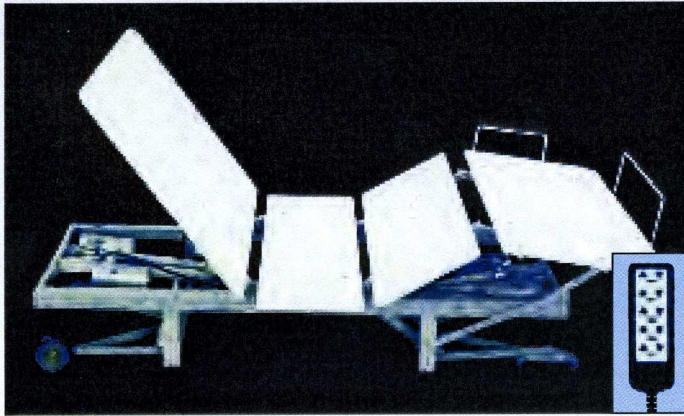

Valiant Series

The New Valiant (Model 311N)

The Companion HD (Model 316)
America's Most Durable Adjustable Bed

The Valiant HD (Model 312) shown with the head and foot elevated, in the Trendelenburg mode

"The bed is great! Thank you so much for helping me get my life back to normal after Katrina."

Pamela Ortega
Baton Rouge, LA

Every year we receive thousands of phone calls seeking a variety of special requirements. Despite the tremendous success of the *Original*, we could not meet all of the diverse requests with one model. In 1995 we added the Transfer Master Plus. The more affordable Valiant Series later replaced the Plus in 1998.

The Valiant Adjustable Hi-Low Bed has the advantage of offering three versions for any weight requirement. The standard model handles up to **300 pounds**, the enhanced HD model can support **600 pounds**, and the super heavy duty SHD has a weight capacity of **750 pounds**.

The Valiant operates with four independent CSA-US approved motors allowing the bed to rise in multiple positions such as: head and foot articulation, Hi-Low, Trendelenburg and Reverse Trendelenburg.

The Valiant's standard minimum height is 22 inches from the top of the mattress to the floor (it will raise 10 inches from this point). It is compatible with most "Hoyer" type systems. Each bed also comes with an orthopedic mattress that can be finished in cloth or vinyl.