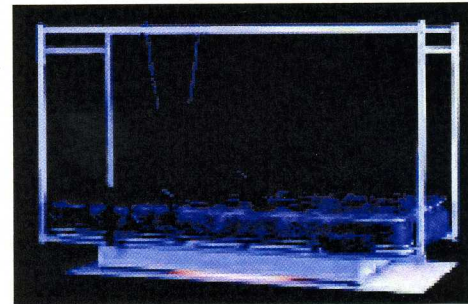

The Valiant HD (Model 312) shown with optional Fracture Frame System and optional Half Rails.

Valiant and Companion Options:

Half Rails

Big Button Hand Control

Joystick Control

Hand Control Extension Cord

Magic Massage