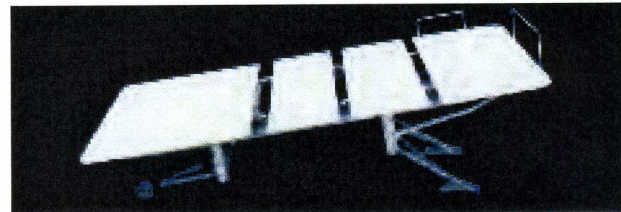

Same Dual King demonstrating the Hi-Low motion of the Valiant

The Valiant SHD (Model 313)

- Our super heavy duty version, with a weight capacity of **750 pounds**.
- Lowest setting about 22 inches from top of mat to floor
- Raises up 10 inches

- Head and Foot Adjustable
- Looks identical to the Valiant
- Level surface with the Valiant when lowered
- Safety thermal overload protected motors
- Orthopedic mattress, choice of cloth or vinyl
- Weight capacity up to 300 pounds